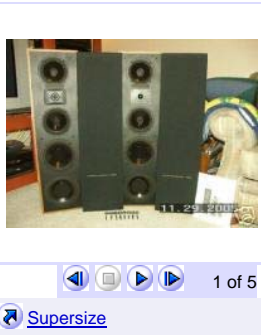

[Back to list of items](#)

Listed in category: [Consumer Electronics](#) > [Home Audio](#) > [Speakers & Subwoofers](#) > [Floor Standing Speakers](#) > [Polk Speakers](#)

Polk Audio RTA 11TL Oak Vinyl Finish

Item number: 5838443146

[Email to a friend](#)

Bidding has ended for this item

If you are a winner, [Sign In](#) for your status.

[List an item like this](#) or buy a similar item below.

Sold for: **US $350.00**

Auction ended early with Buy It Now.

Ended: Dec-04-05 21:04:01 PST
Start time: Dec-04-05 14:44:54 PST
History: [1 bid](#) (US $350.00 starting bid)
Buyer:

Item location: OC California
United States

Ships to: United States

Shipping costs: [Calculate shipping costs](#)

[Shipping, payment details and return policy](#)

Special Holiday Offer NEW!

Make no payments for 3 to 12 months
with PayPal Buyer Credit. Good until 12/31/05. Promotional term based on minimum purchase.
[See details](#) | [Apply now](#)

Description (revised)

Item Specifics - Home Speakers

Speaker Type: **Floor Standing**

Brand: **Polk**

Cabinet Color: **Wood - Light**

Wireless: --

Condition: **Used**

You are bidding on a used pair of Polk Audio RTA 11TL loudspeakers with Oak vinyl finished. I purchased this pair about 2 years ago on eBay; I have been feeding them with a 255 watt per channel Hafler amp. The RTA's are one of my favorite moderately priced speakers; I have another pair (not for sale) that I bought new in 1991. There are some minor fine scratches on the side of one of the cabinet which you can feel more then see; these speakers will be sold as is with no refunds.

The following specs are out of the Instruction Manual (included),

Driver complements: One 1 inch Polk SL3000 dome tweeter.
Two 6 1/2 inch Polk tri-laminate polymer bass-midrange drivers.
Two 8 inch fluid-coupled passive subwoofers, one high-resonance, one low-resonance

Overall frequency response: 22-26,000 Hz
-3dB limits: 29-25,000 Hz
Recommender power: 30-250 watts / channel
Compatible with 8 ohms
Size: 39H X 10 1/2W X 14 1/2 D
Weight: 58 lbs each
Shipping weight 62 lbs each

Note: Pay Pal payment to be paid within 5 days of auction end, I will ship within 72 hours after receiving your payment. Speakers are packed and ready to go!

Speakers will ship in Polk Audio RTA 11TL boxes with original packing material only (Boxes are marked for Black finish (my other pair), the Oak boxes are too thrashed to be used for safe shipping). Speakers will include metal guides/feet, carpet spikes and one instruction manual.

Will Not Ship Out Of USA 48 Continental States. If you are in the Southern California area, local pick up is also available (at the 55 & 91 freeways) and will save you all shipping fees.

Select a picture